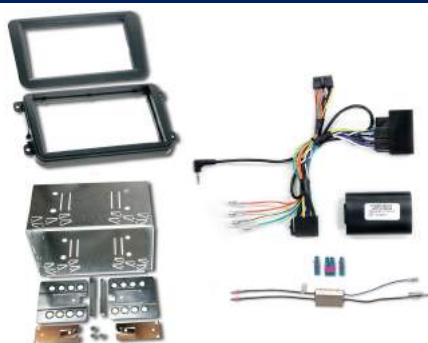

1 290 Kč

MALOOBCHODNÍ CENA (včetně DPH)

1 066,12 Kč

MALOOBCHODNÍ CENA (bez DPH)

KIT-7VWDPQ

Installation Kit for INE-W987D/-W977BT, ICS-X8 / ICS-X7 (VW Beetle, Sharan, T6 and others)

- The 7-inch installation kits for the VW platforms (MIB-PQ) make the installation of the 7-inch navigation and mobile media station very easy. All parts for mechanical assembly as well as a CAN-BUS interface, for the conversion of functions such as B. Steering wheel remote control, ignition plus, SpeedPuls and handbrake are included in this set.
- The KIT-7VWDPQ also includes a connector that continues to support the car radio display in the instrument cluster (MFA).
- Antenna adapter is included.

2 990 Kč

MALOOBCHODNÍ CENA (včetně DPH)

2 471,07 Kč

MALOOBCHODNÍ CENA (bez DPH)

KIT-7VWPQ

Installation Kit for INE-W997D/-W987D/-W977BT, IVE-W560BT/ ICS-X8 & iLX-700 (VW Beetle, Caddy, T6 and others)

- The 7-inch installation kits for the VW platforms (MIB-PQ) make the installation of the 7-inch navigation and mobile media station very easy. All parts for mechanical assembly as well as a CAN-BUS interface, for the conversion of functions such as B. Steering wheel remote control, ignition plus, SpeedPuls and handbrake are included in this set.
- The antenna adapter is included in the scope of delivery.