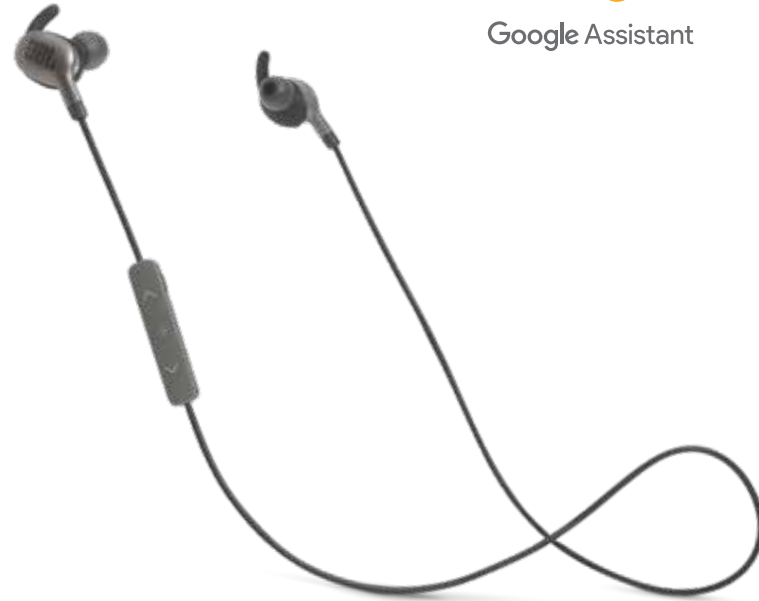

Bluetooth® connectivity | Legendary JBL Pro Audio sound | Adaptive Noise Cancelling | 14-hour battery life, recharge in 2 hours | Dual echo-cancelling microphones

Colors: ● Gunmetal

HEADPHONES

JBL EVEREST GA SERIES

Google Assistant

Music connects us. Not wires.

Looking for the hottest new music? Simply say, "Ok Google, play the New Music Friday playlist on Spotify," and these headphones will deliver. JBL incorporates the Google Assistant to its flagship line of JBL Everest headphones, amplifying your listening experience with handsfree voice assistant technology. Available in two models, the JBL Everest 110GA (in-ear) and the JBL Everest 710GA (over-ear), this line delivers legendary JBL sound with a sleek design and best-in-class ergonomics.

HEADPHONES

JBL
EVEREST 110GA

€99.99

Available Oct '18

The JBL Everest 110GA in-ear wireless headphones come with legendary JBL Pro Audio sound for up to 8 hours on a single charge, with a 2-hour quick recharge. What's more, they are now optimized for the Google Assistant.

Bluetooth® connectivity | Optimized for Google Assistant | Legendary JBL Pro Audio sound | Echo-cancelling microphone | 8-hour battery life, quick recharge in 2 hours

Colors: ● Gunmetal ● Mountain Silver