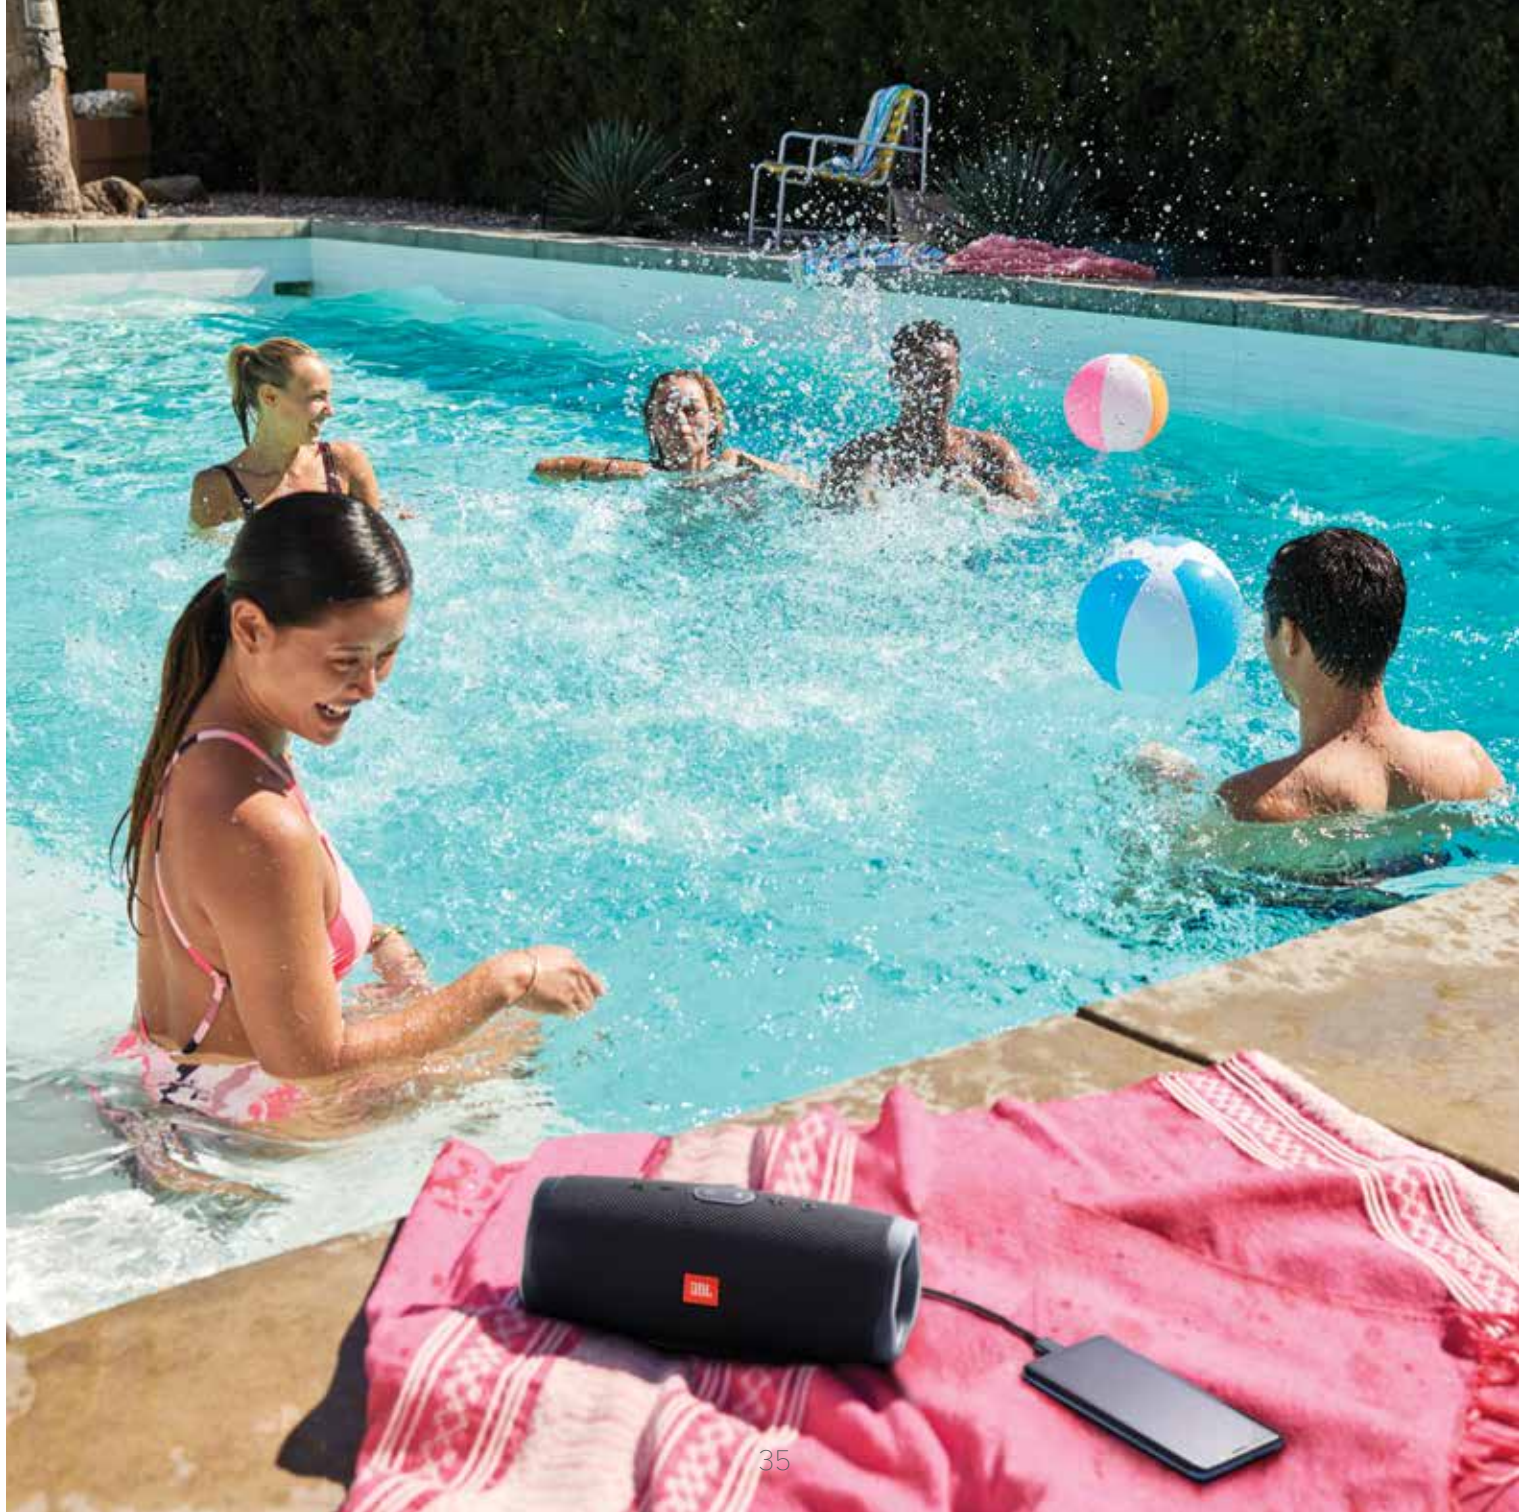

Wireless Bluetooth® streaming | 20 hours of playtime | IPX7 waterproof | JBL Connect+ | Durable fabric and rugged materials

- Colors:**
- Midnight Black
 - Ocean Blue
 - Fiesta Red
 - River Teal
 - Grey Stone
 - Dusty Pink
 - Steel White
 - Forest Green
 - Yellow Mustard
 - Desert Sand